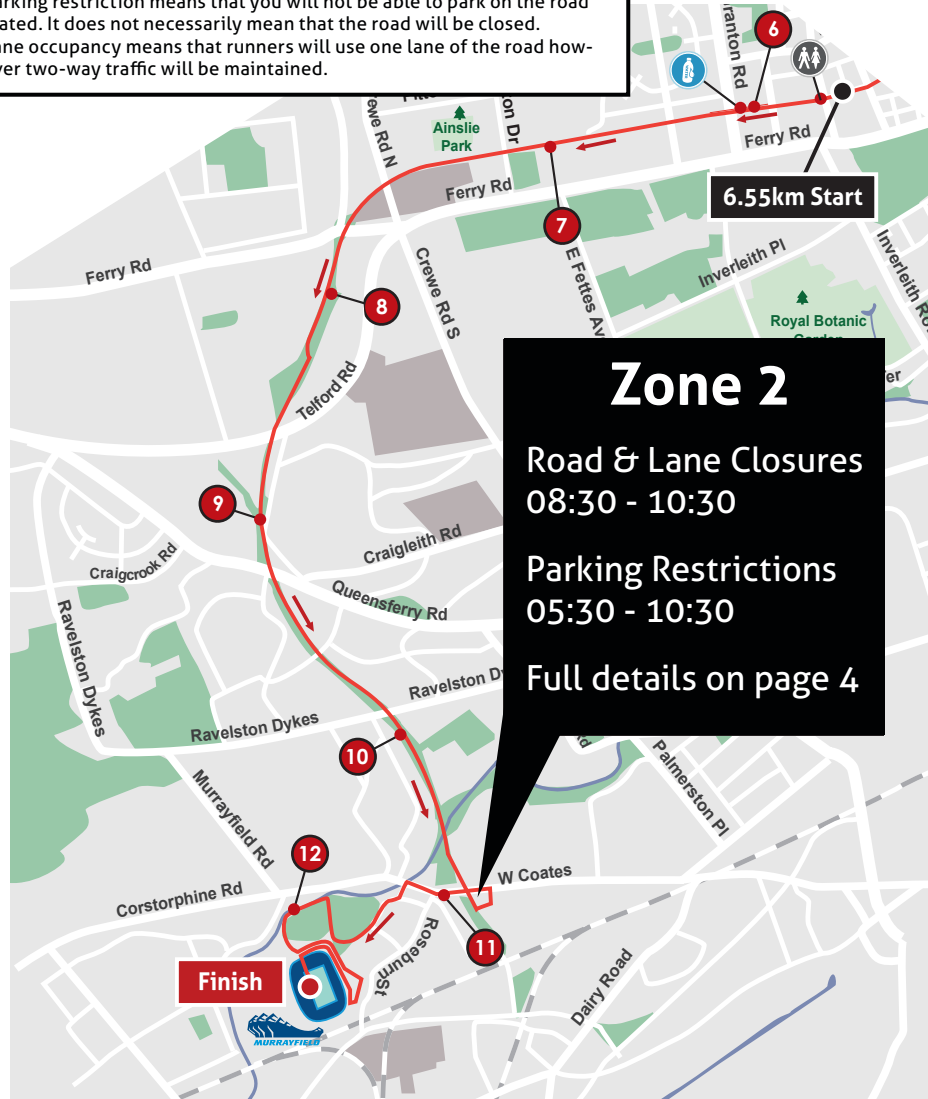

HOW TO USE THIS MAP

The areas affected by road closures and parking restrictions have been divided into 2 zones.

Please look at the map below to find the zone you live in.

The information box relating to that zone will give you a summary of:
The earliest time for any road closure and parking restrictions in that zone.

The latest time for any road closure and parking restriction in that zone.
Which page to find full details about road closures and parking restrictions in your zone.

Parking restriction means that you will not be able to park on the road stated. It does not necessarily mean that the road will be closed.

Lane occupancy means that runners will use one lane of the road however two-way traffic will be maintained.